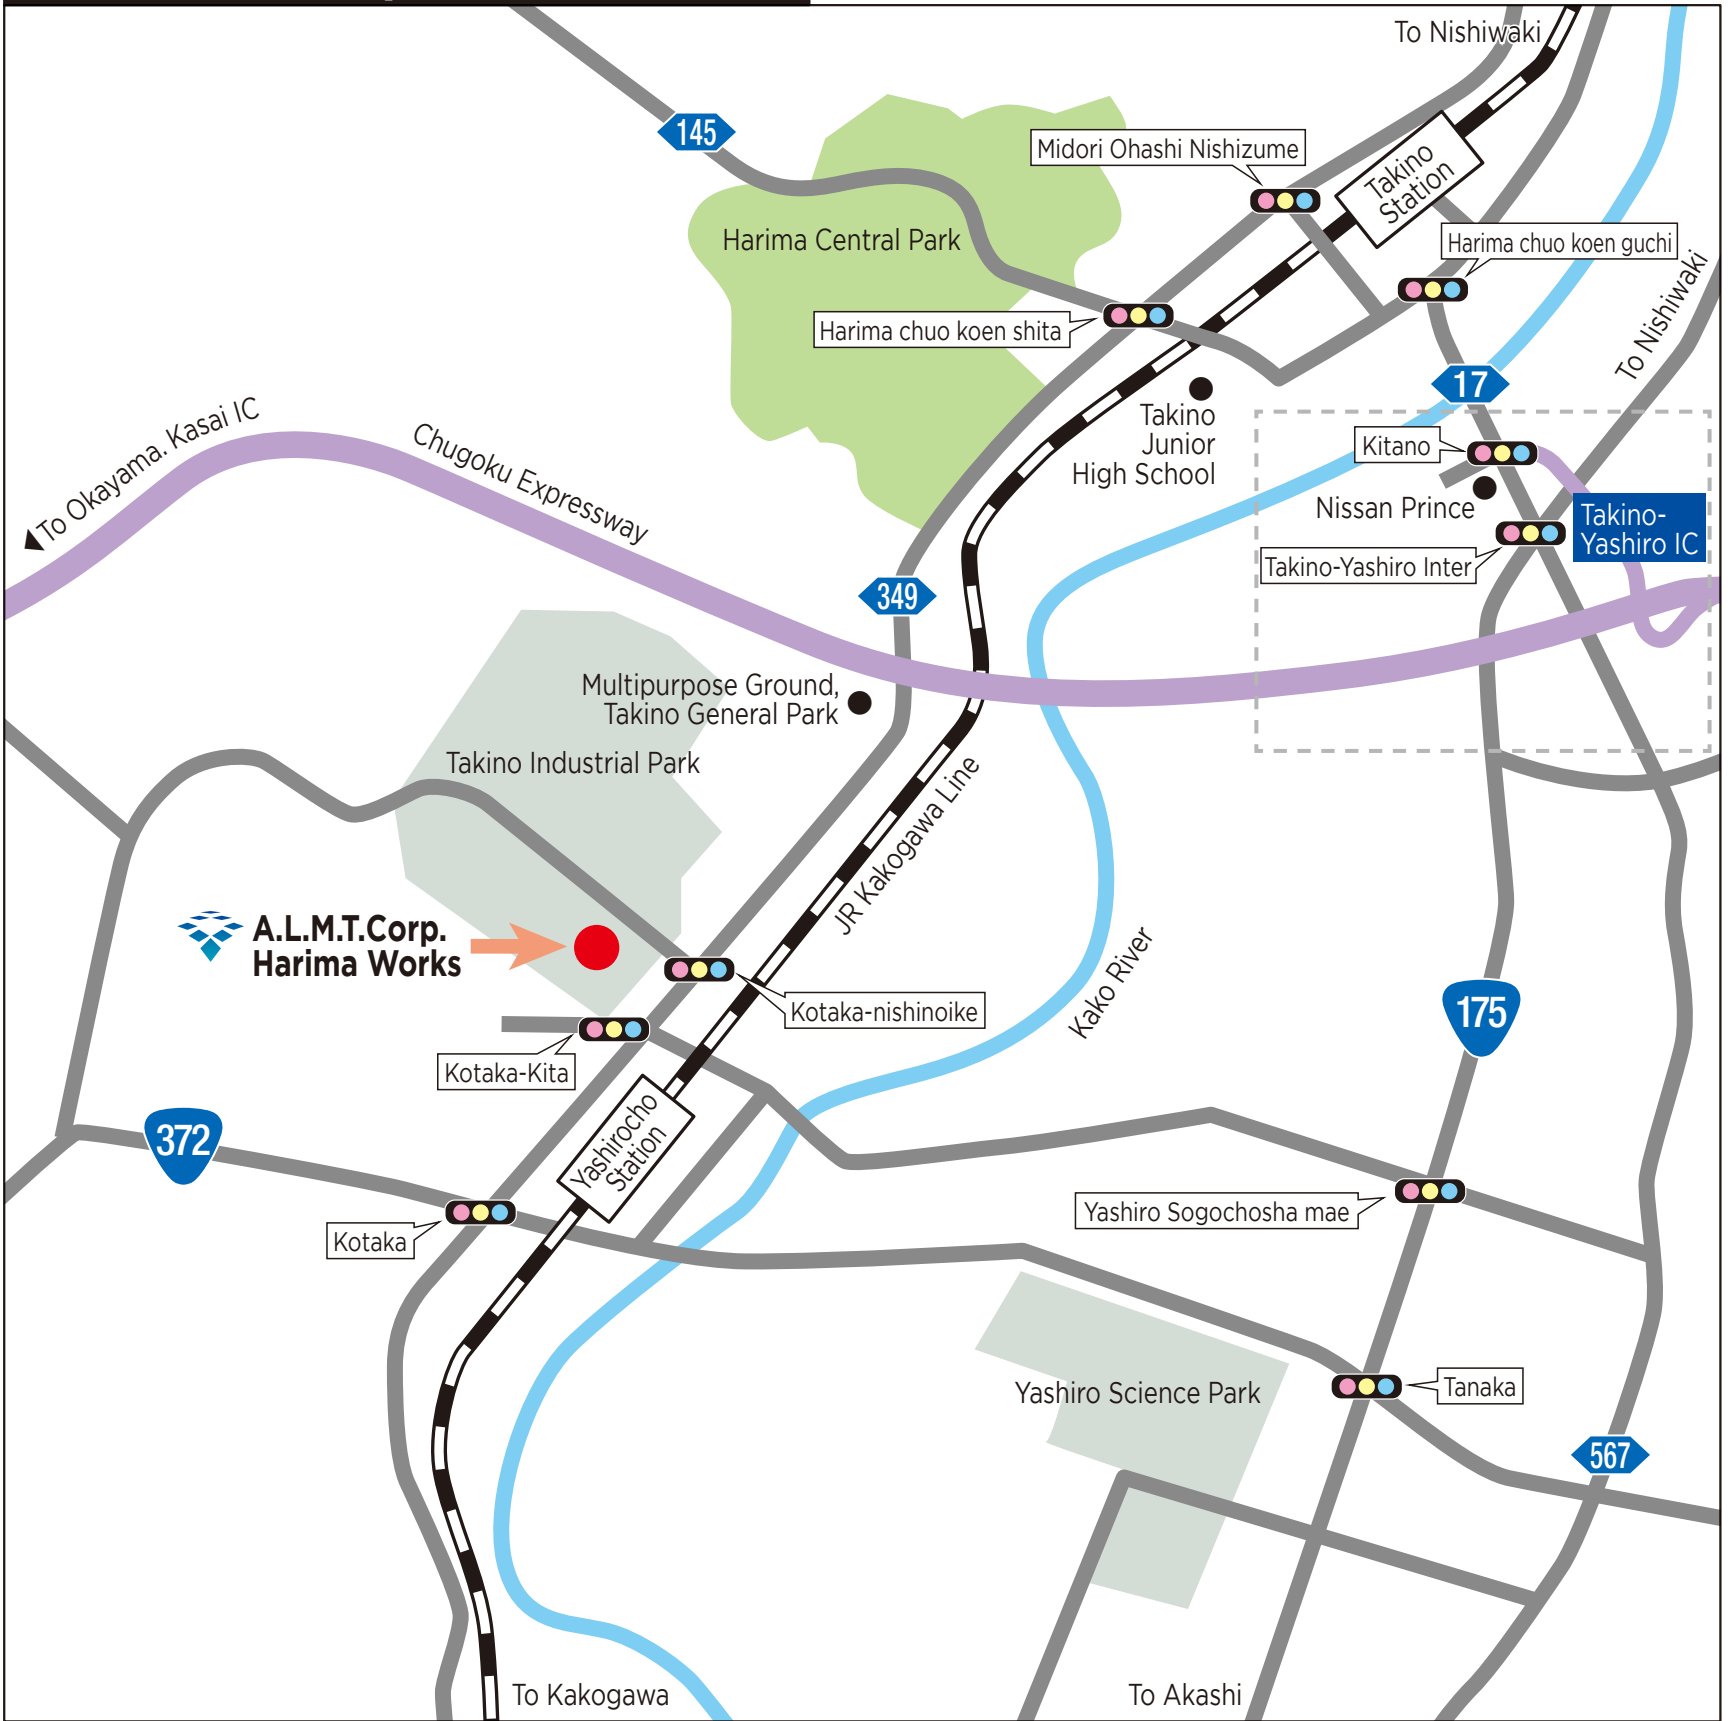

A.L.M.T.Corp. Harima Works

1816-174, Kotaka, Kato City, Hyogo

TEL: +81-795-48-5067 FAX: +81-795-48-5071

Directions to Harima Works

By Car About 7 minutes from 'Takino-Yashiro Interchange' on Chugoku Expressway

- From Osaka
About 40 minutes from 'Chugoku Ikeda Interchange' on Chugoku Expressway
- From Okayama
About 90 minutes from 'Okayama Interchange' on Sanyo Expressway
About 75 minutes from 'Tsuyama Interchange' on Chugoku Expressway

By Express Bus About 7 minutes by taxi from the bus stop, 'Takino-Yashiro Interchange'

- From Osaka, JR Bus or Shinki Bus
About 80 minutes from JR express bus terminal at Osaka Station
About 70 minutes from Shin-Osaka Station
- From Okayama, JR Bus or Shinki Bus
About 100 minutes from Tsuyama Station

By Train About 10 minutes' walk from 'Yashirocho Station', JR Kakogawa Line

- From Osaka
About 100 minutes from Shin-Osaka Station in the way of Kakogawa Station, JR Kobe Line
- From Okayama
About 45 minutes from Himeji Station in the way of Kakogawa Station, JR Kobe Line